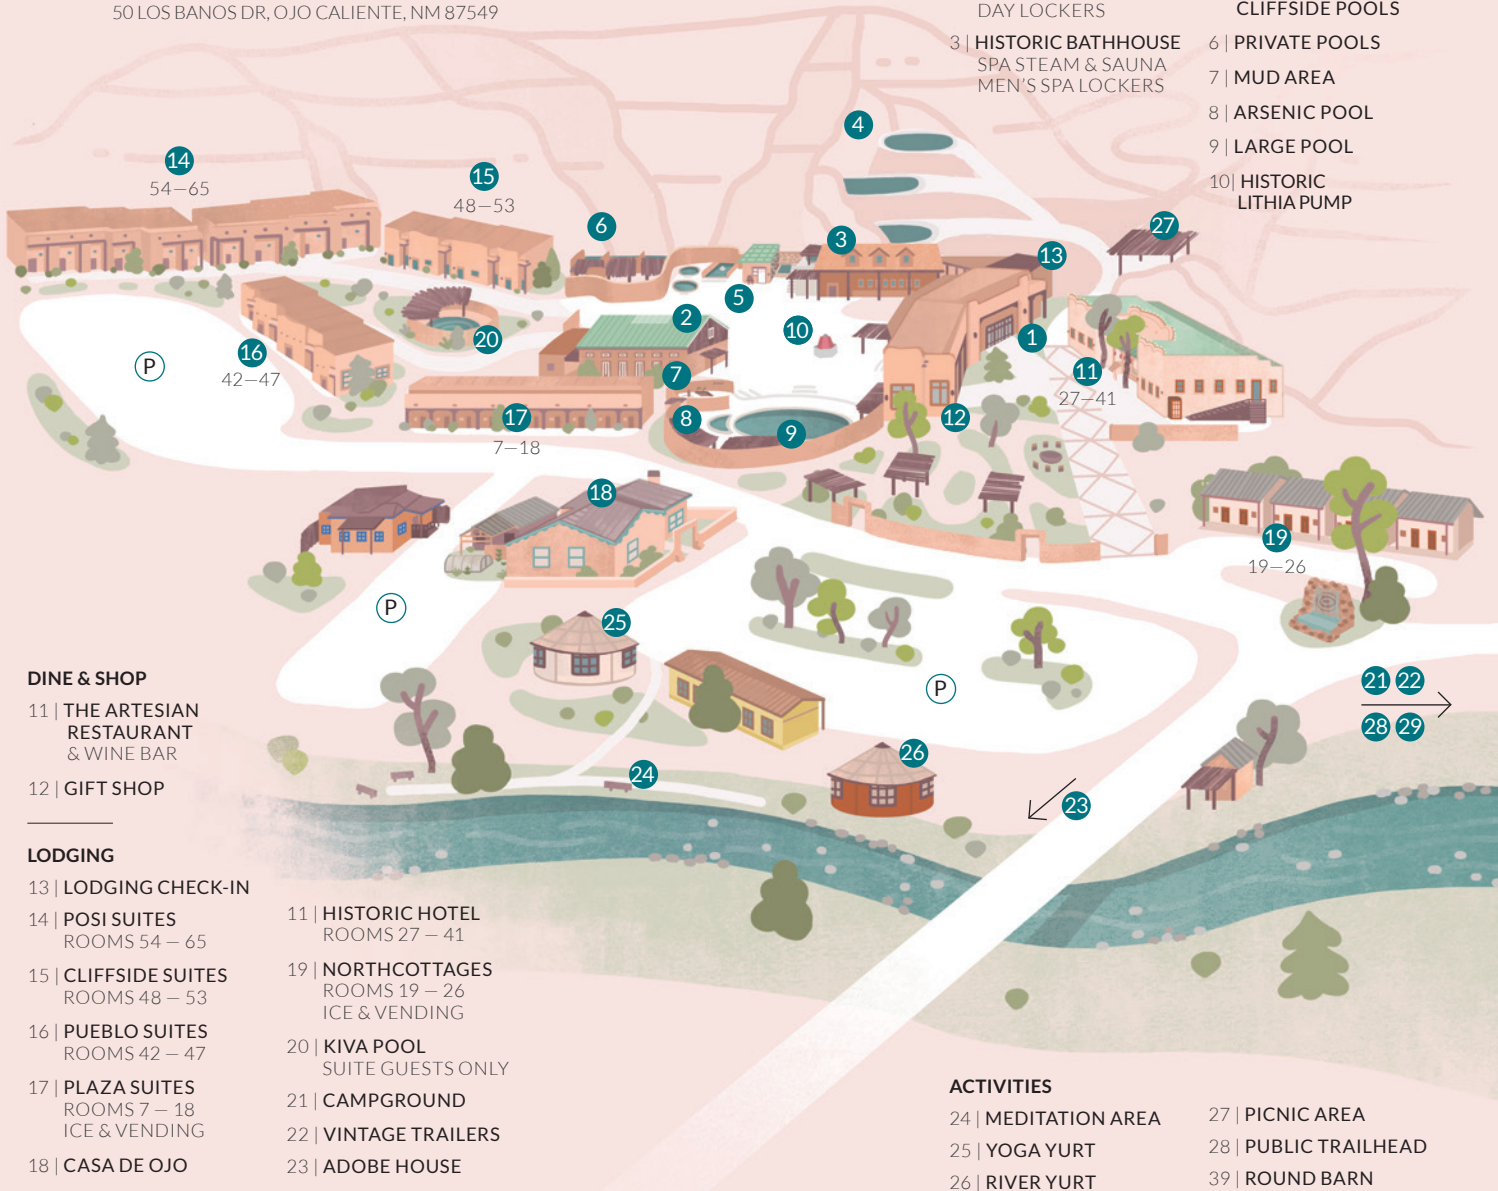

50 LOS BANOS DR, OJO CALIENTE, NM 87549

SPA & SPRINGS

- 1 | SPRINGS & SPA ENTRANCE
WOMEN'S SPA LOCKERS
- 2 | MAIN BATHHOUSE
DAY STEAM & SAUNA
DAY LOCKERS
- 3 | HISTORIC BATHHOUSE
SPA STEAM & SAUNA
MEN'S SPA LOCKERS
- 4 | UPPER POOLS
- 5 | TERRACE POOL
IRON POOL
SODA POOL
LITHIA POOL
CLIFFSIDE POOLS
- 6 | PRIVATE POOLS
- 7 | MUD AREA
- 8 | ARSENIC POOL
- 9 | LARGE POOL
- 10 | HISTORIC LITHIA PUMP

DINE & SHOP

- 11 | THE ARTESIAN RESTAURANT & WINE BAR
- 12 | GIFT SHOP

LODGING

- 13 | LODGING CHECK-IN
- 14 | POSI SUITES
ROOMS 54 – 65
- 15 | CLIFFSIDE SUITES
ROOMS 48 – 53
- 16 | PUEBLO SUITES
ROOMS 42 – 47
- 17 | PLAZA SUITES
ROOMS 7 – 18
ICE & VENDING
- 18 | CASA DE OJO
- 19 | NORTHCOTTAGES
ROOMS 19 – 26
ICE & VENDING
- 20 | KIVA POOL
SUITE GUESTS ONLY
- 21 | CAMPGROUND
- 22 | VINTAGE TRAILERS
- 23 | ADOBE HOUSE

ACTIVITIES

- 24 | MEDITATION AREA
- 25 | YOGA YURT
- 26 | RIVER YURT
- 27 | PICNIC AREA
- 28 | PUBLIC TRAILHEAD
- 39 | ROUND BARN