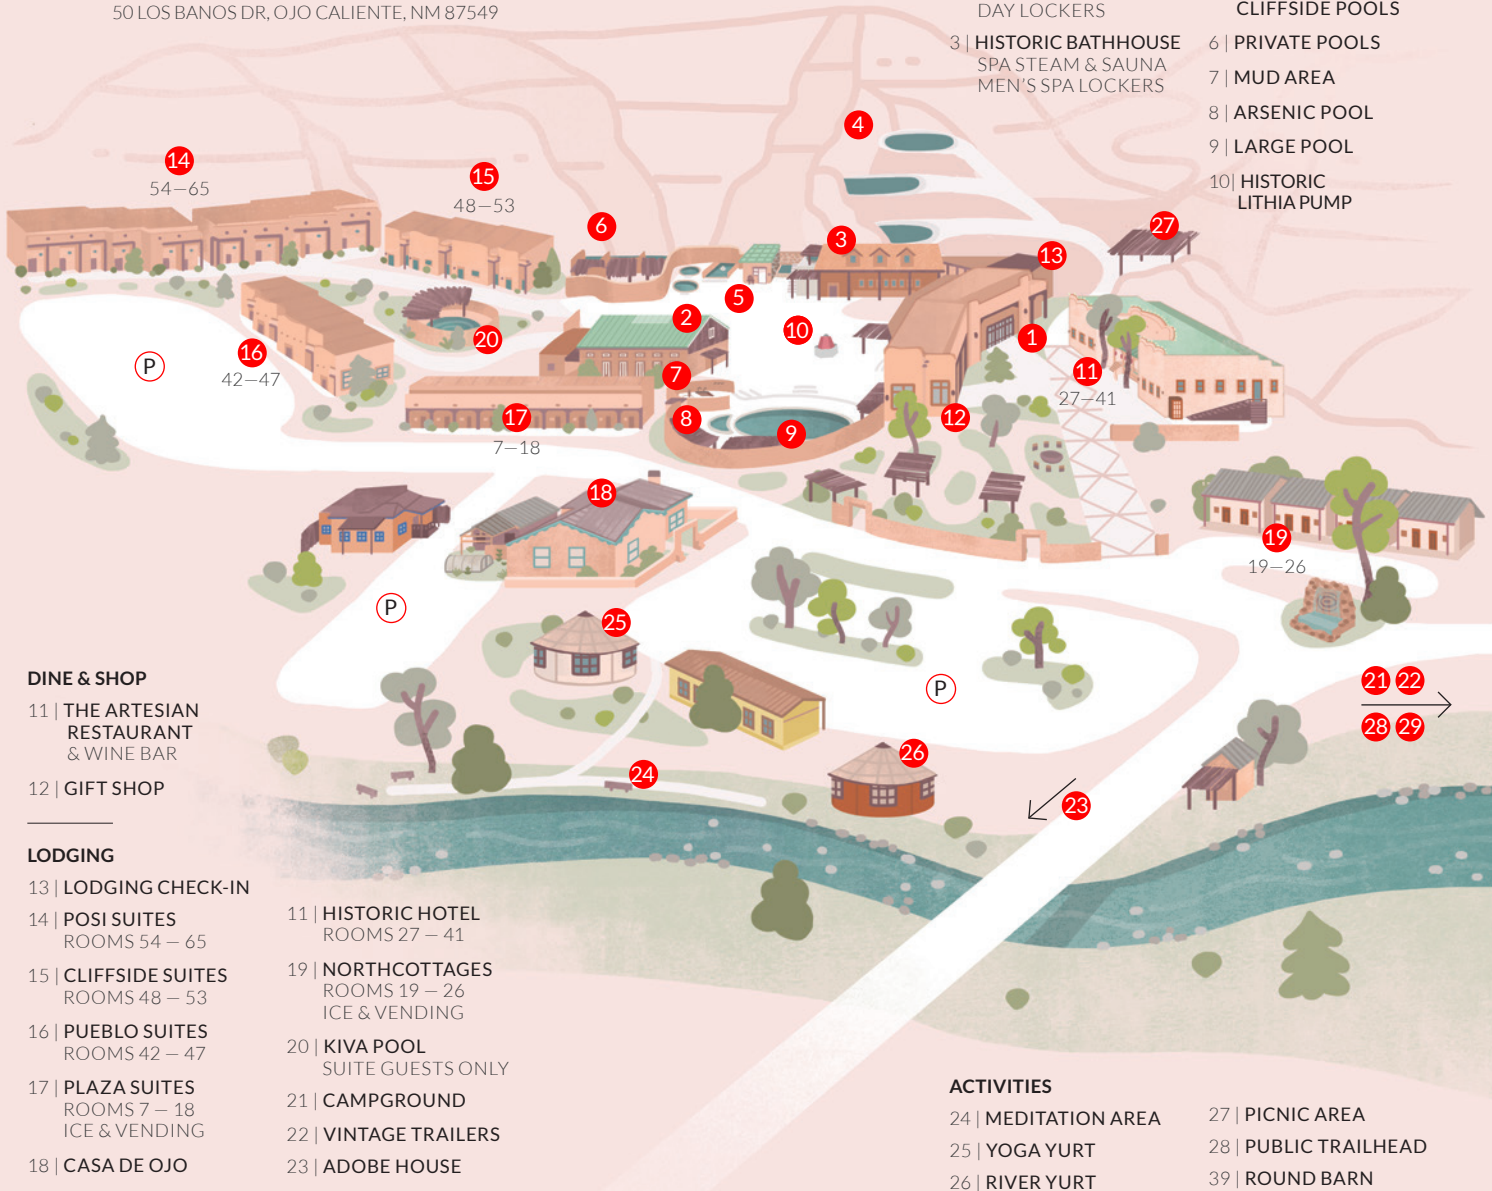

50 LOS BANOS DR, OJO CALIENTE, NM 87549

SPA & SPRINGS

- 1 | SPRINGS & SPA ENTRANCE
WOMEN'S SPA LOCKERS
- 2 | MAIN BATHHOUSE
DAY STEAM & SAUNA
DAY LOCKERS
- 3 | HISTORIC BATHHOUSE
SPA STEAM & SAUNA
MEN'S SPA LOCKERS
- 4 | UPPER POOLS
- 5 | TERRACE POOL
IRON POOL
SODA POOL
LITHIA POOL
CLIFFSIDE POOLS
- 6 | PRIVATE POOLS
- 7 | MUD AREA
- 8 | ARSENIC POOL
- 9 | LARGE POOL
- 10 | HISTORIC LITHIA PUMP

DINE & SHOP

- 11 | THE ARTESIAN RESTAURANT & WINE BAR
- 12 | GIFT SHOP

LODGING

- 13 | LODGING CHECK-IN
- 14 | POSI SUITES
ROOMS 54 – 65
- 15 | CLIFFSIDE SUITES
ROOMS 48 – 53
- 16 | PUEBLO SUITES
ROOMS 42 – 47
- 17 | PLAZA SUITES
ROOMS 7 – 18
ICE & VENDING
- 18 | CASA DE OJO
- 19 | NORTH COTTAGES
ROOMS 19 – 26
ICE & VENDING
- 20 | KIVA POOL
SUITE GUESTS ONLY
- 21 | CAMPGROUND
- 22 | VINTAGE TRAILERS
- 23 | ADOBE HOUSE

ACTIVITIES

- 24 | MEDITATION AREA
- 25 | YOGA YURT
- 26 | RIVER YURT
- 27 | PICNIC AREA
- 28 | PUBLIC TRAILHEAD
- 39 | ROUND BARN