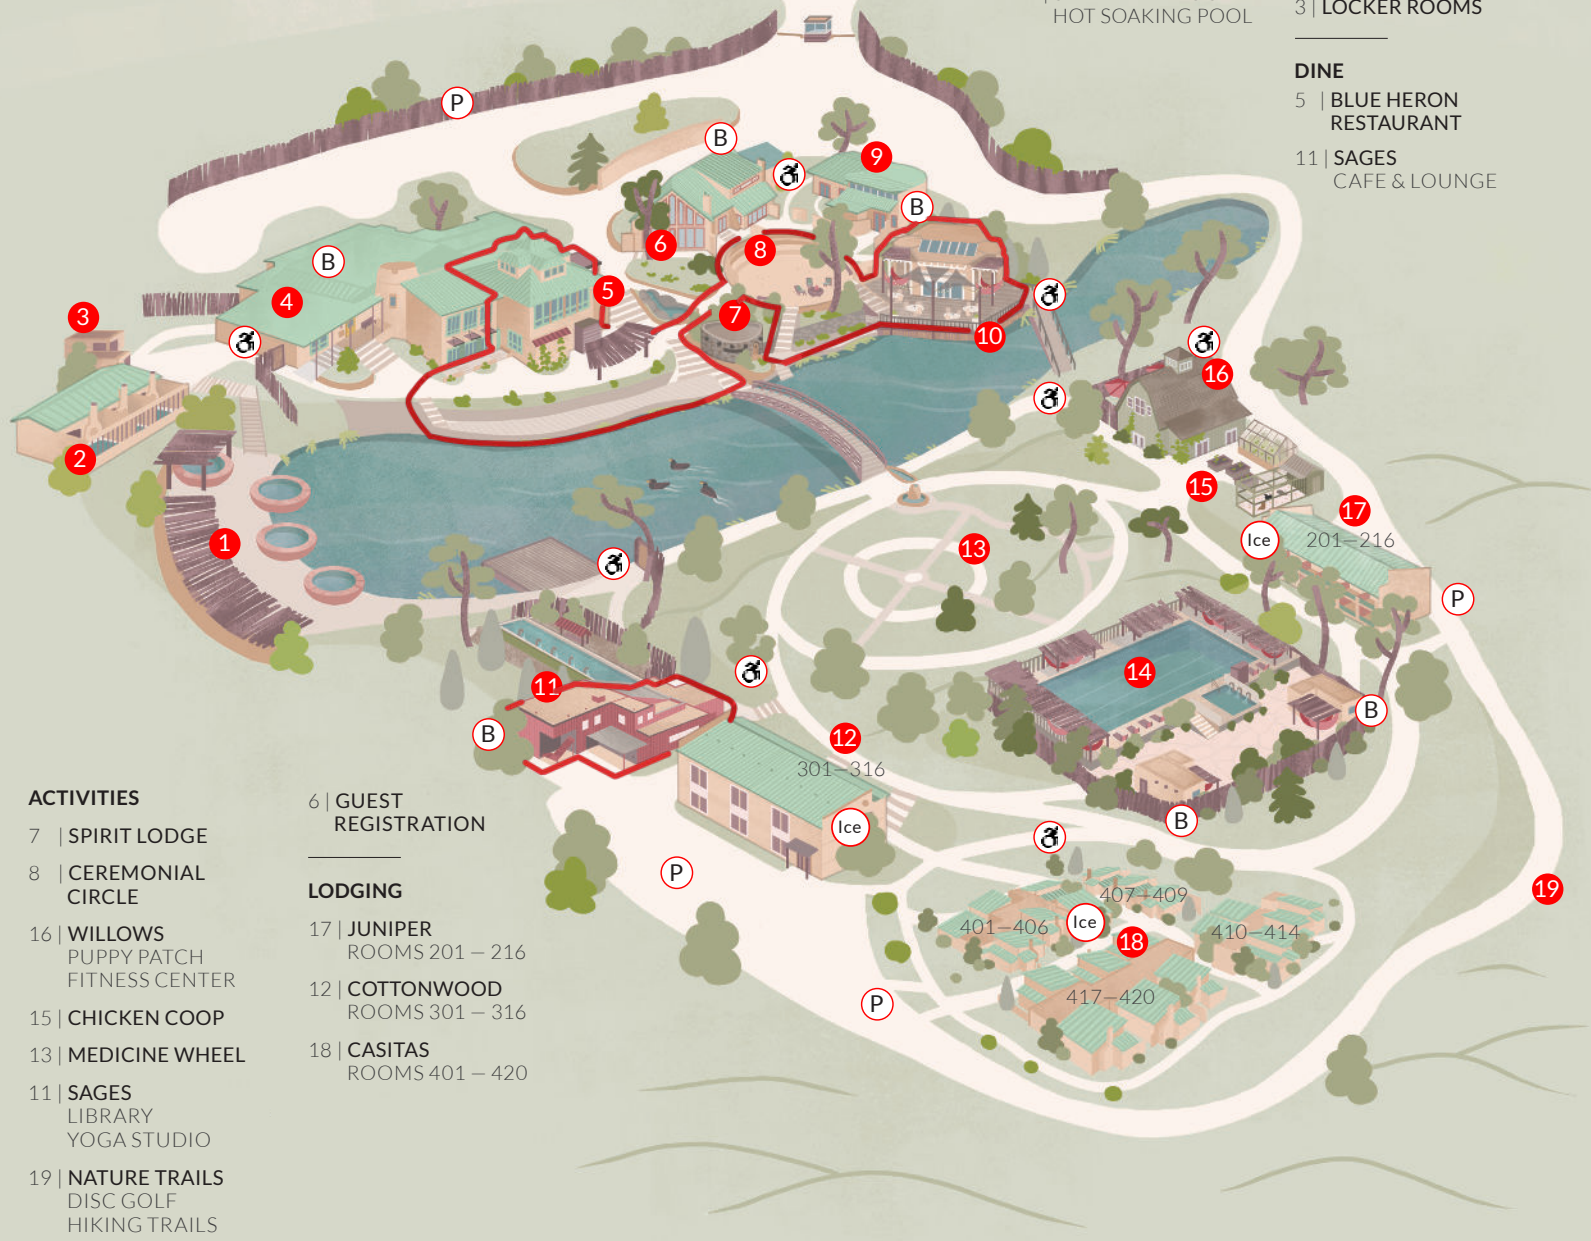

242 Los Pinos Rd.
Santa Fe, NM 87507

- PARKING
- RESTROOMS
- ADA ACCESS

ALCOHOL PROHIBITED
OUTSIDE OF
MARKED AREAS

SOAK

- 1 | SPRING-FED THERMAL POOLS
- 11 | SAGES SAGES POOL
- 14 | SALTWATER POOL HOT SOAKING POOL

SPA

- 4 | OJO SPA GIFT SHOP
- 2 | PRIVATE OJITOS STEAM ROOM STEAM SHOWERS
- 3 | LOCKER ROOMS

DINE

- 5 | BLUE HERON RESTAURANT
- 11 | SAGES CAFE & LOUNGE

ACTIVITIES

- 7 | SPIRIT LODGE
- 8 | CEREMONIAL CIRCLE
- 16 | WILLOWS PUPPY PATCH FITNESS CENTER
- 15 | CHICKEN COOP
- 13 | MEDICINE WHEEL
- 11 | SAGES LIBRARY YOGA STUDIO
- 19 | NATURE TRAILS DISC GOLF HIKING TRAILS

- 6 | GUEST REGISTRATION

LODGING

- 17 | JUNIPER ROOMS 201 – 216
- 12 | COTTONWOOD ROOMS 301 – 316
- 18 | CASITAS ROOMS 401 – 420

*NOTE: Pathways between soaking areas are unpaved.
We recommend sandals or slippers for traversing between pool areas.